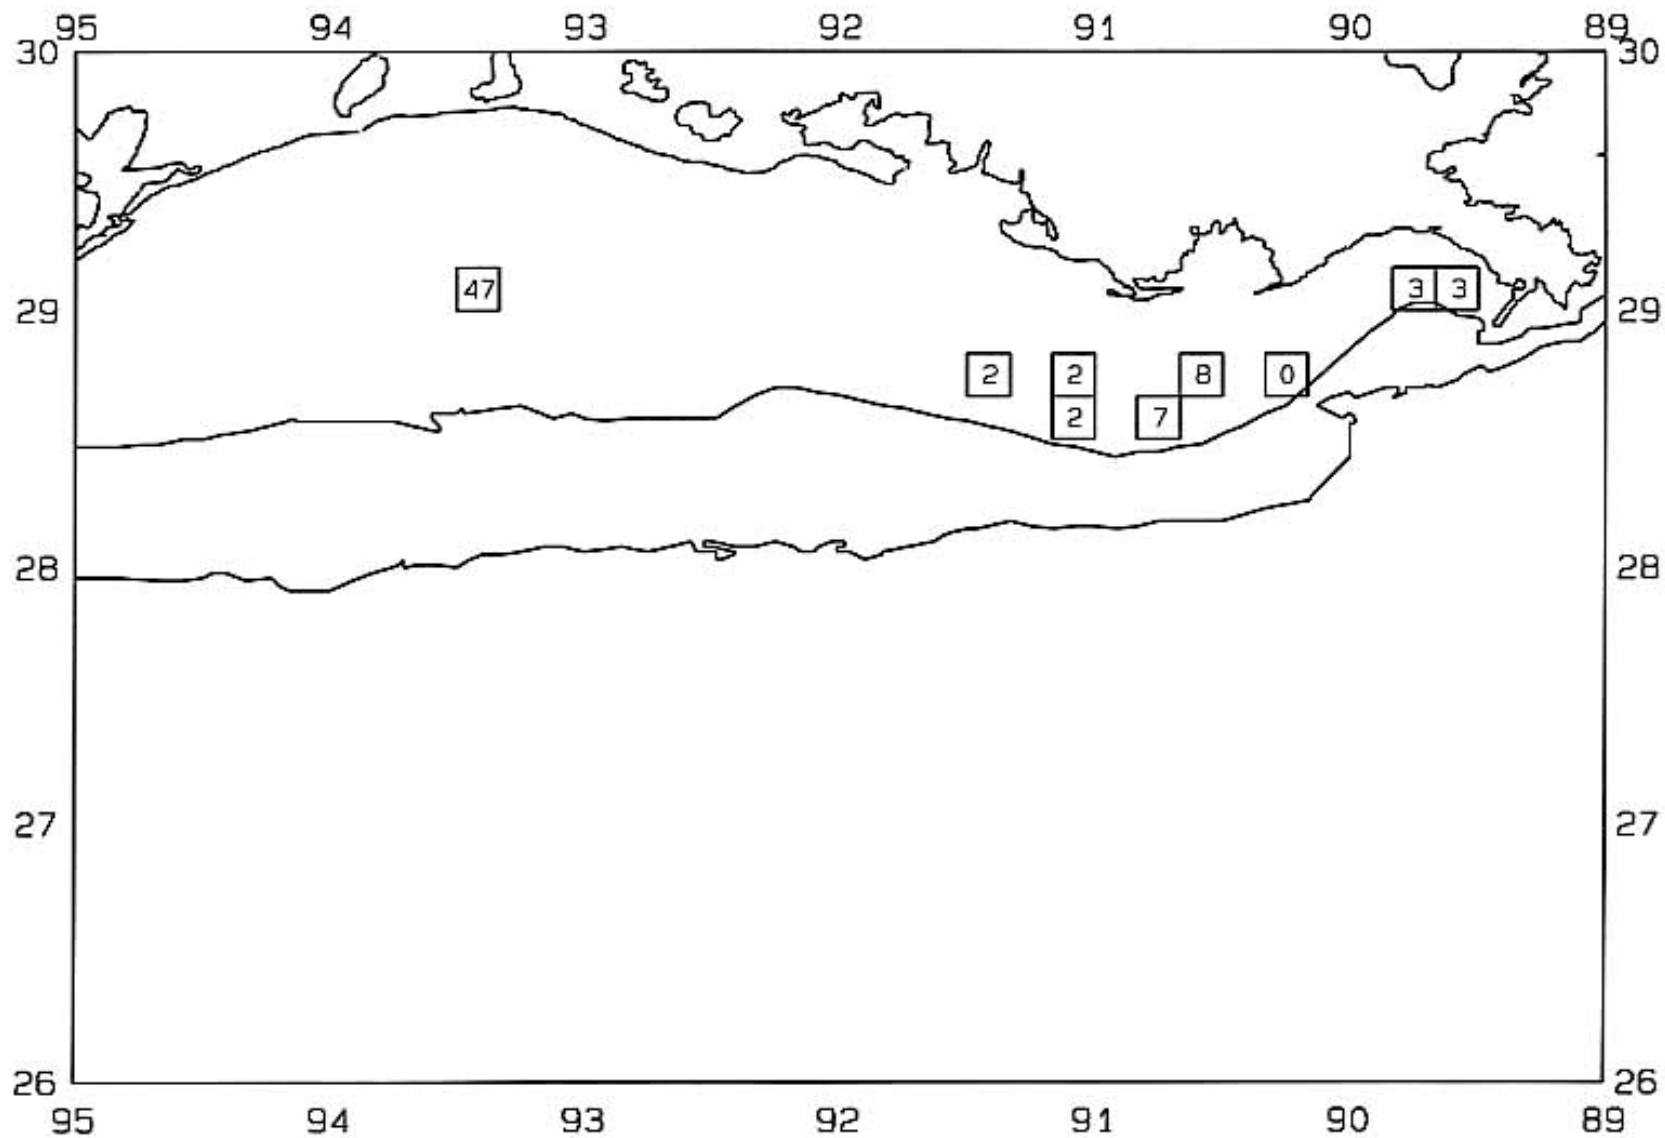

SEAMAP 2001

SAMPLING DATES FROM 07/16/01 TO 07/22/01

AVERAGE FINFISH CATCH IN POUNDS/HOUR/10