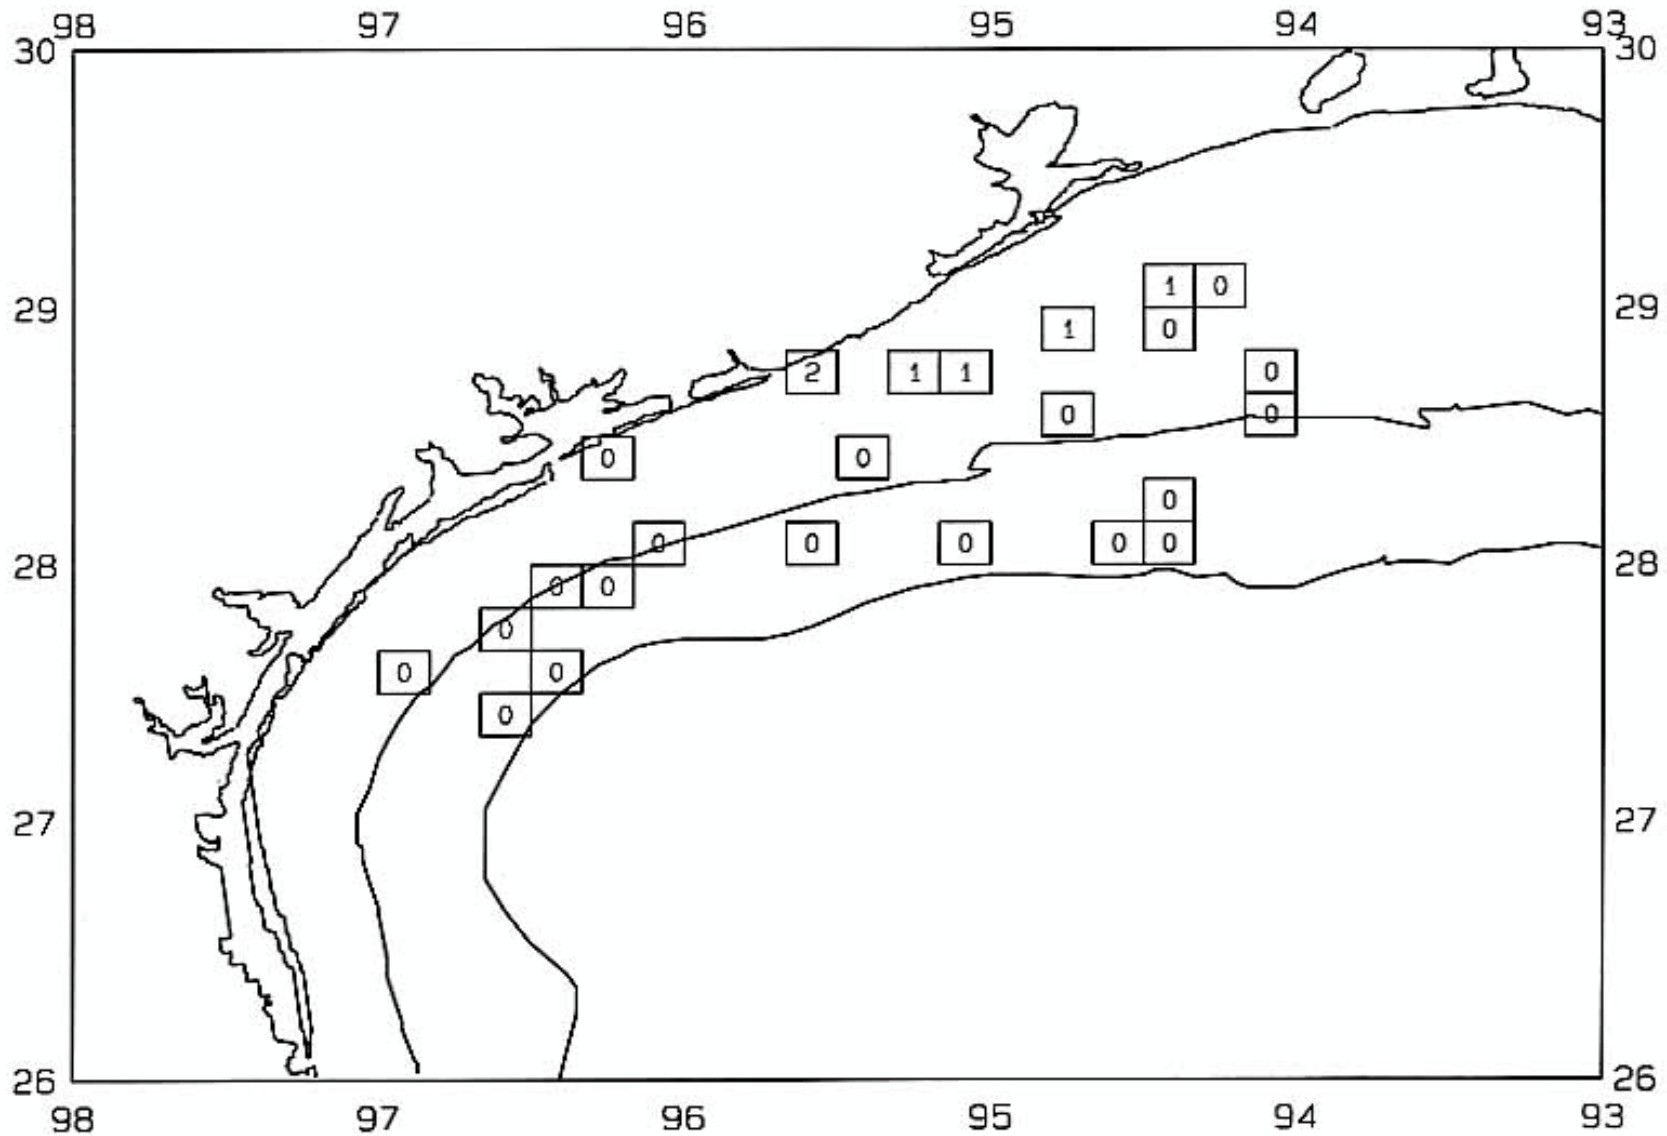

SAMPLING DATES FROM 07/15/01 TO 07/22/01

AVERAGE BROWN SHRIMP COUNT PER POUND

SEAMAP 2001

SAMPLING DATES FROM 07/15/01 TO 07/22/01

AVERAGE WHITE SHRIMP CATCH IN POUNDS/HOUR

SEAMAP 2001

SAMPLING DATES FROM 07/15/01 TO 07/22/01

SEAMAP 2001

SAMPLING DATES FROM 07/15/01 TO 07/22/01

AVERAGE FINFISH CATCH IN POUNDS/HOUR/10