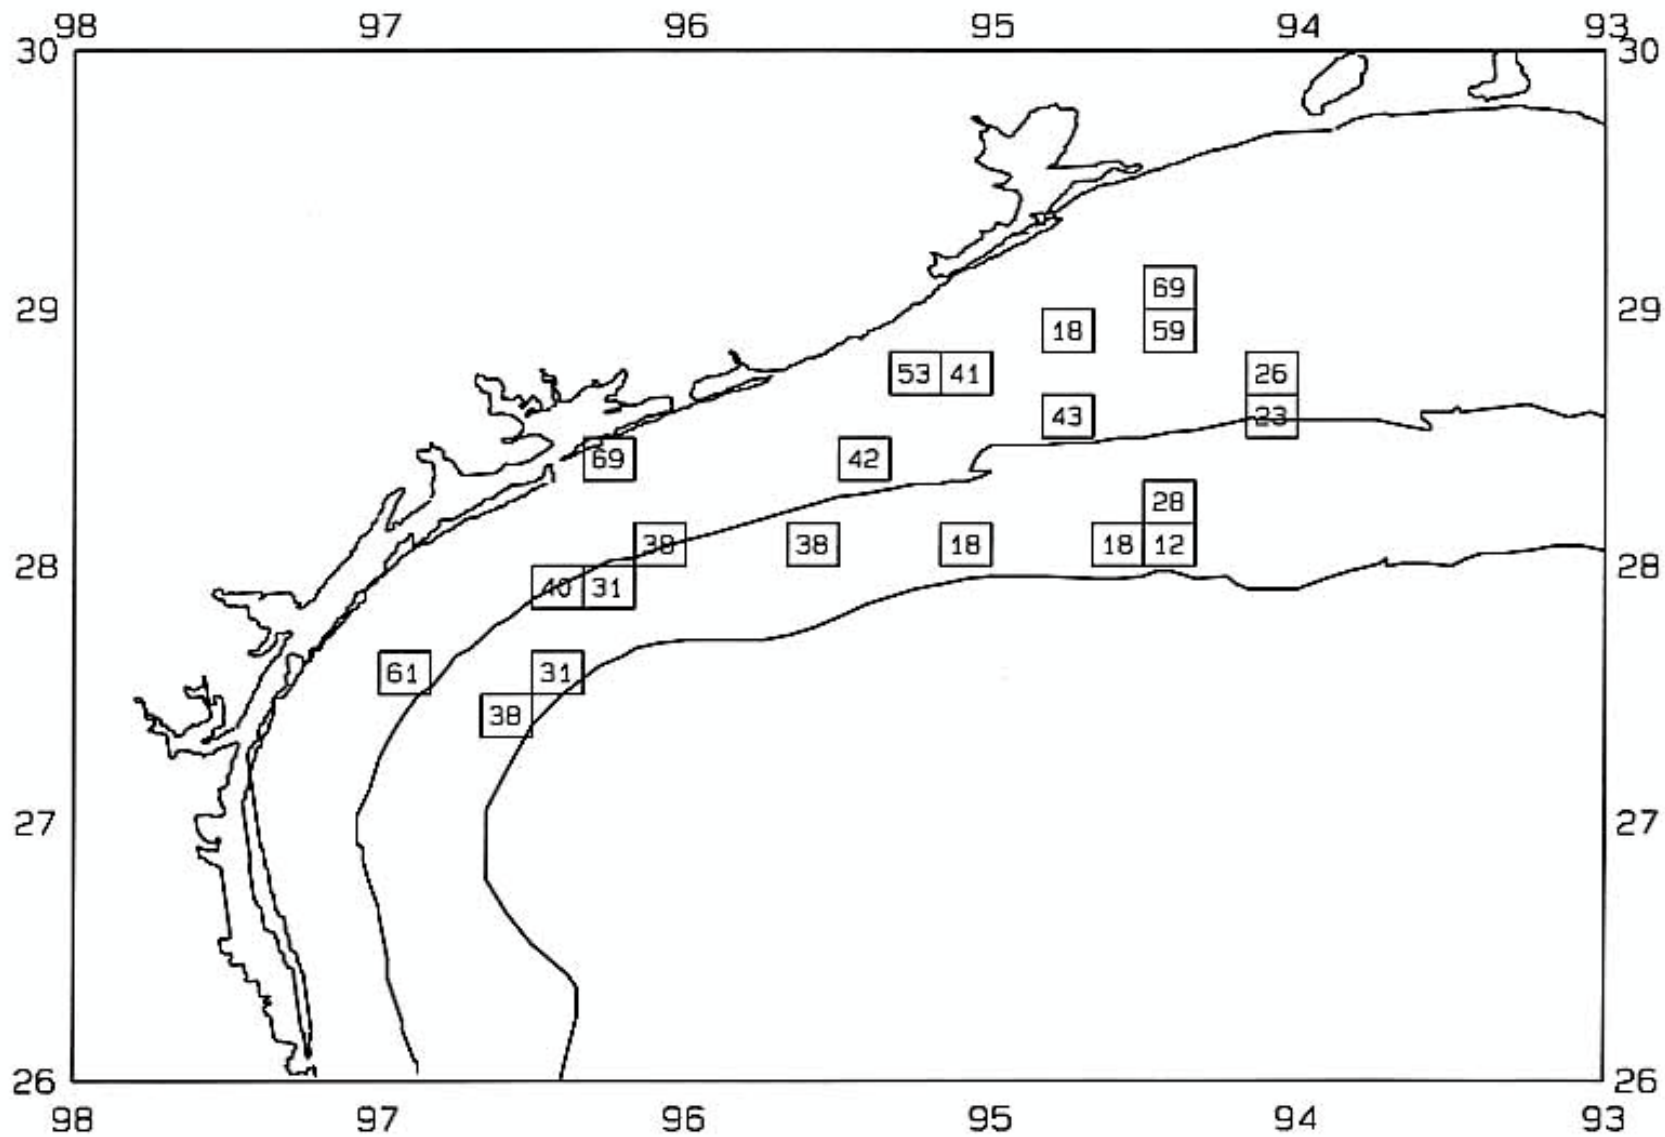

SEAMAP 2001

SAMPLING DATES FROM 07/15/01 TO 07/22/01

AVERAGE BROWN SHRIMP COUNT PER POUND