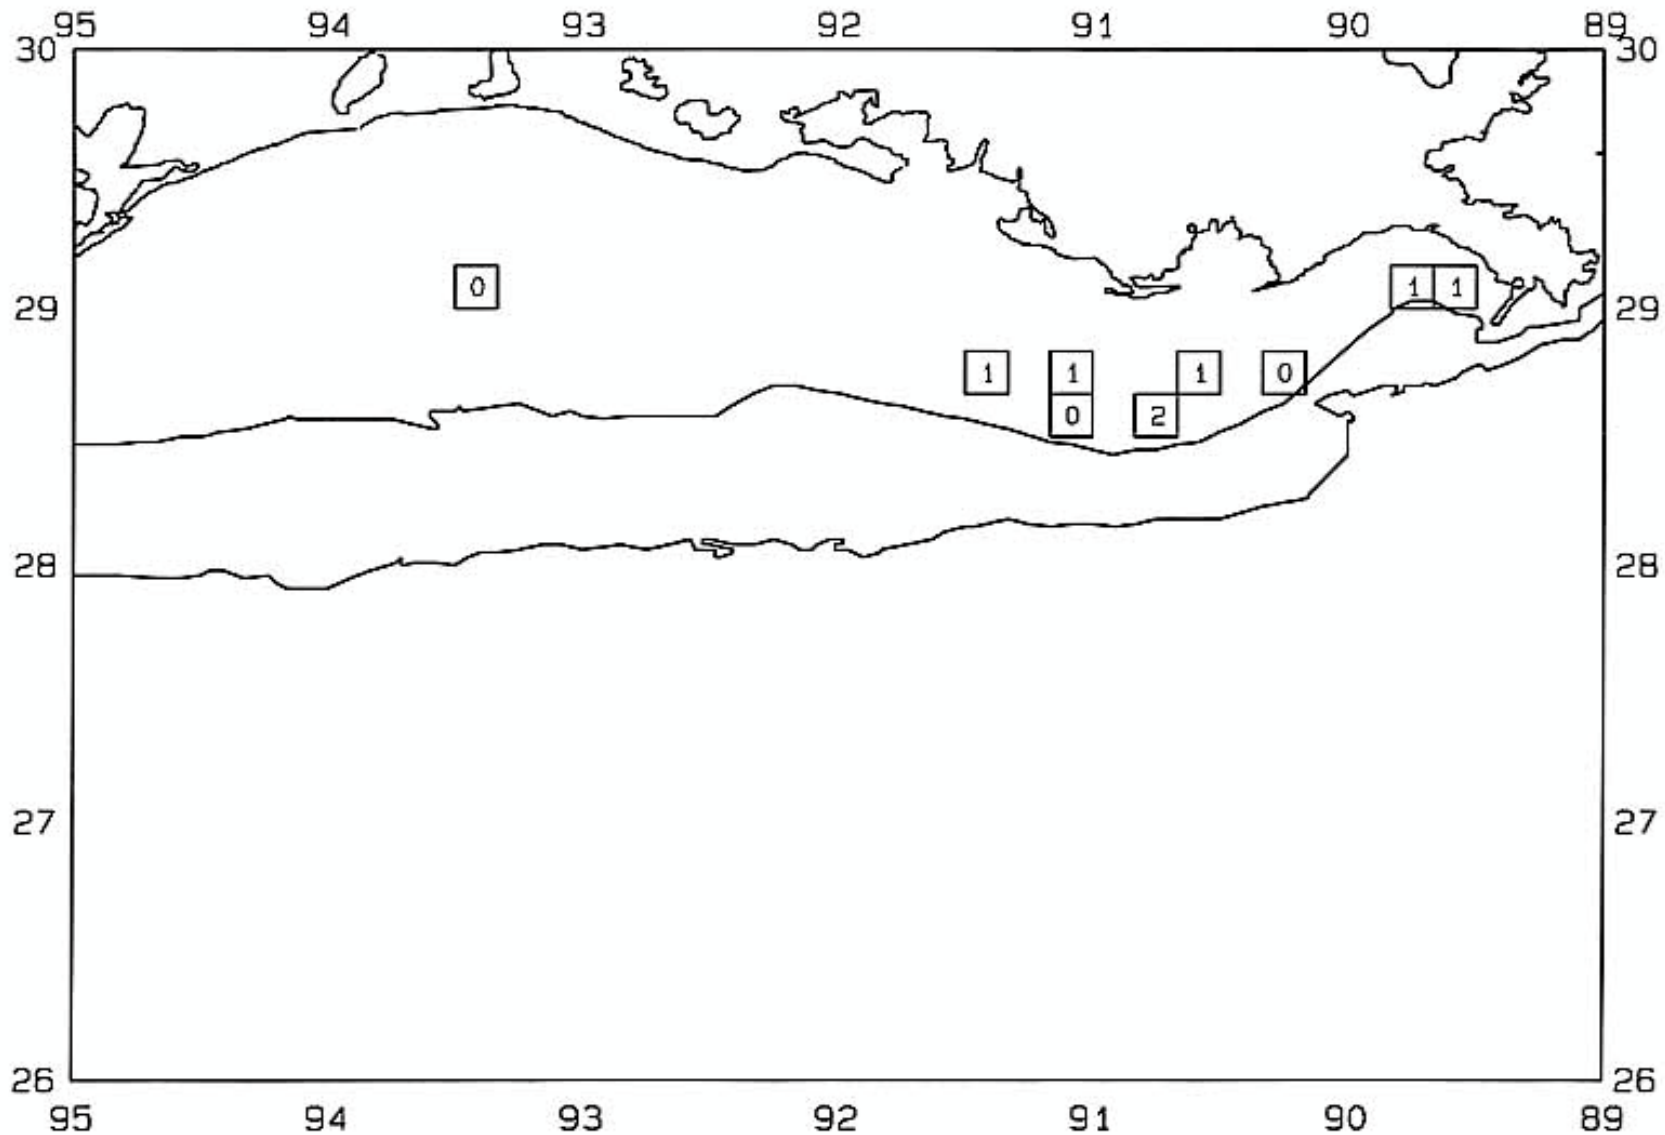

SEAMAP 2001

SAMPLING DATES FROM 07/16/01 TO 07/22/01

SAMPLING STATIONS

SEAMAP 2001

SAMPLING DATES FROM 07/16/01 TO 07/22/01

AVERAGE BROWN SHRIMP CATCH IN POUNDS/HOUR

SEAMAP 2001

SAMPLING DATES FROM 07/16/01 TO 07/22/01

AVERAGE BROWN SHRIMP COUNT PER POUND

SEAMAP 2001

SAMPLING DATES FROM 07/16/01 TO 07/22/01

AVERAGE WHITE SHRIMP CATCH IN POUNDS/HOUR

SEAMAP 2001

SAMPLING DATES FROM 07/16/01 TO 07/22/01

AVERAGE WHITE SHRIMP COUNT PER POUND

SEAMAP 2001

SAMPLING DATES FROM 07/16/01 TO 07/22/01

AVERAGE PINK SHRIMP CATCH IN POUNDS/HOUR

SEAMAP 2001
SAMPLING DATES FROM 07/16/01 TO 07/22/01
AVERAGE PINK SHRIMP COUNT PER POUND

SEAMAP 2001

SAMPLING DATES FROM 07/16/01 TO 07/22/01

SEAMAP 2001

SAMPLING DATES FROM 07/15/01 TO 07/22/01

AVERAGE FINFISH CATCH IN POUNDS/HOUR/10