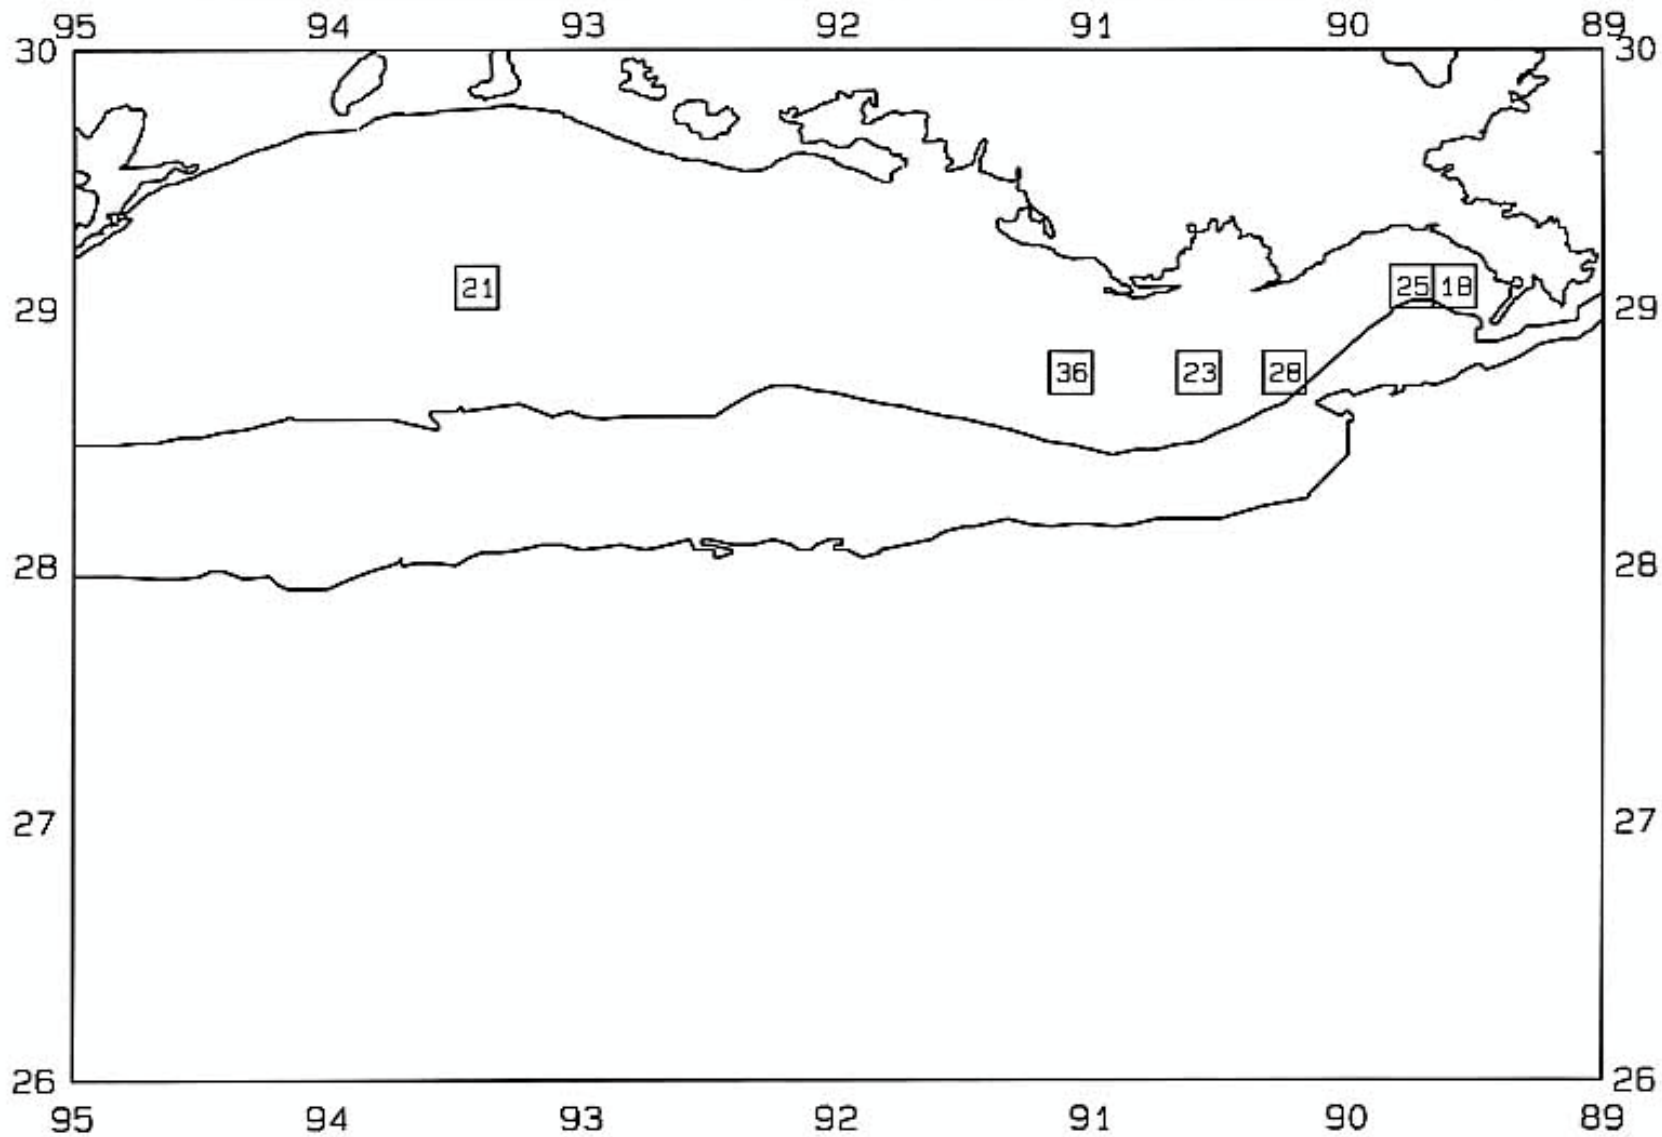

SEAMAP 2001

SAMPLING DATES FROM 07/16/01 TO 07/22/01

SAMPLING STATIONS

SEAMAP 2001

SAMPLING DATES FROM 07/16/01 TO 07/22/01

AVERAGE BROWN SHRIMP CATCH IN POUNDS/HOUR

SEAMAP 2001

SAMPLING DATES FROM 07/16/01 TO 07/22/01

AVERAGE BROWN SHRIMP COUNT PER POUND

SEAMAP 2001

SAMPLING DATES FROM 07/16/01 TO 07/22/01

AVERAGE WHITE SHRIMP CATCH IN POUNDS/HOUR

SEAMAP 2001

SAMPLING DATES FROM 07/16/01 TO 07/22/01

AVERAGE WHITE SHRIMP COUNT PER POUND

SEAMAP 2001

SAMPLING DATES FROM 07/16/01 TO 07/22/01

AVERAGE PINK SHRIMP CATCH IN POUNDS/HOUR

SEAMAP 2001
SAMPLING DATES FROM 07/16/01 TO 07/22/01
AVERAGE PINK SHRIMP COUNT PER POUND

SEAMAP 2001

SAMPLING DATES FROM 07/16/01 TO 07/22/01