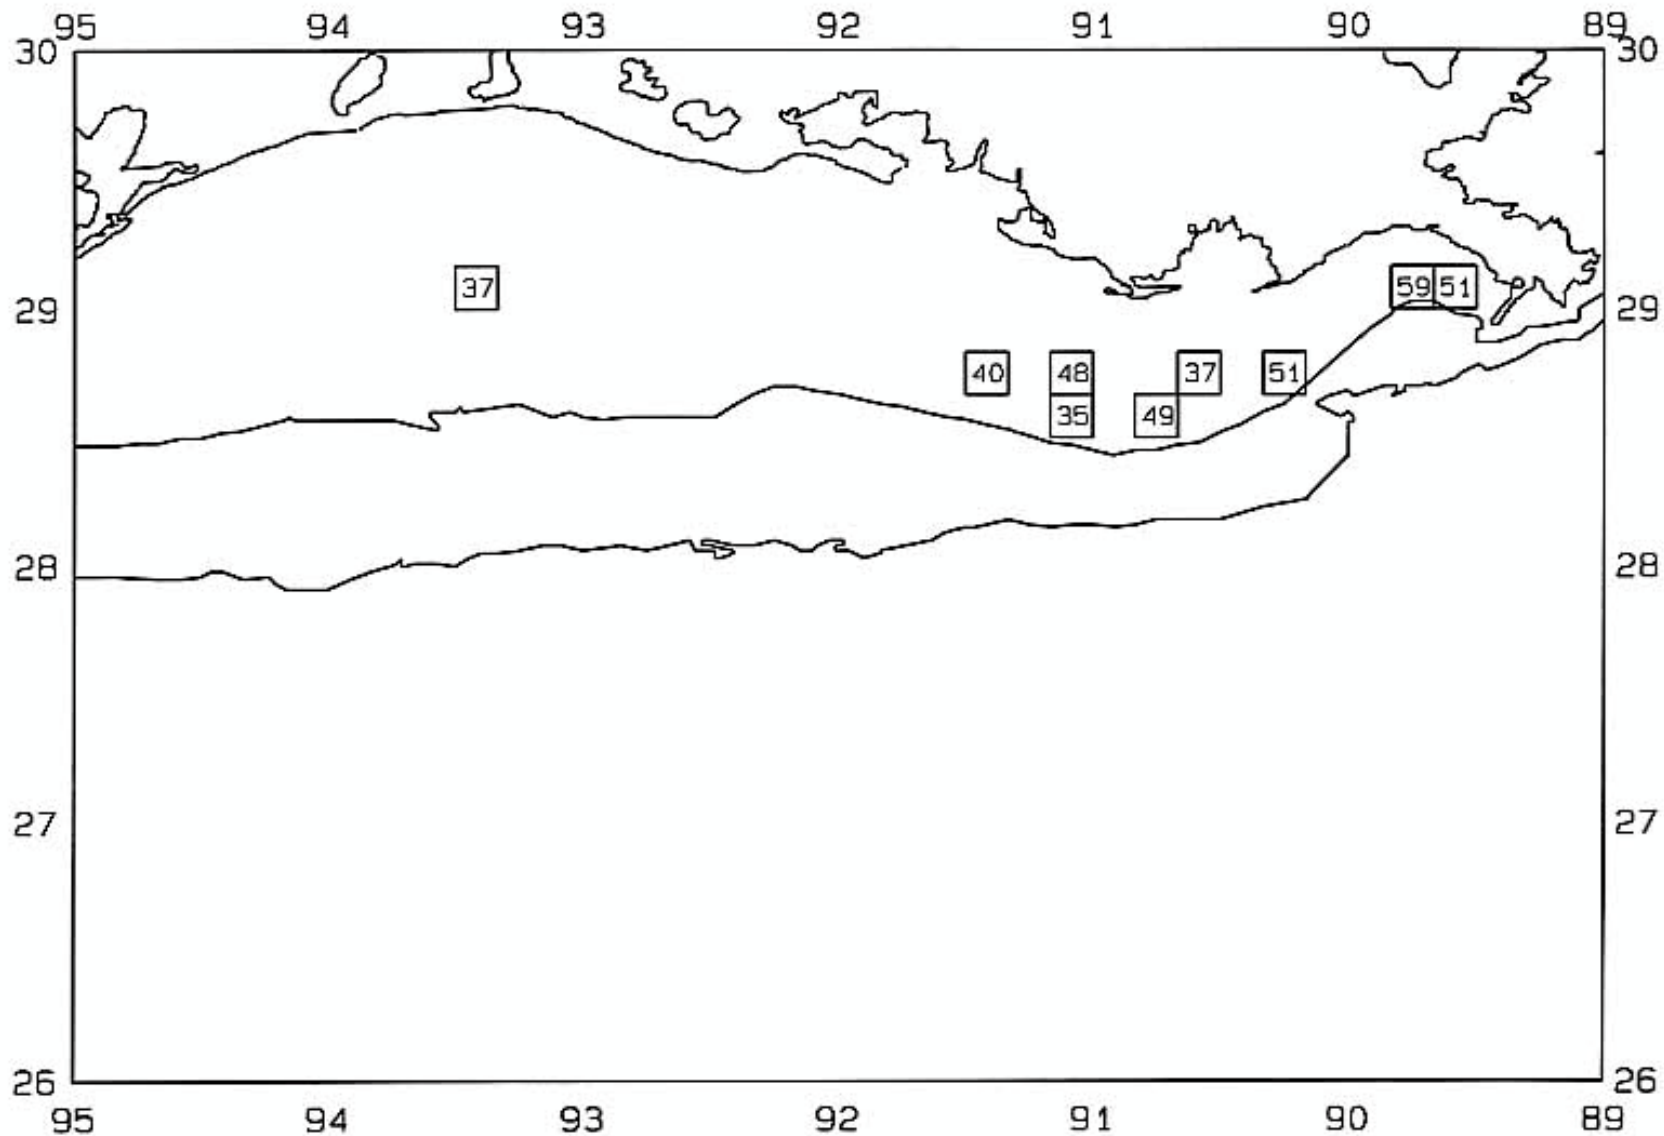

SEAMAP 2001

SAMPLING DATES FROM 07/16/01 TO 07/22/01

SAMPLING STATIONS

SEAMAP 2001

SAMPLING DATES FROM 07/16/01 TO 07/22/01

AVERAGE BROWN SHRIMP CATCH IN POUNDS/HOUR

SEAMAP 2001

SAMPLING DATES FROM 07/16/01 TO 07/22/01

AVERAGE BROWN SHRIMP COUNT PER POUND

SEAMAP 2001

SAMPLING DATES FROM 07/16/01 TO 07/22/01

AVERAGE WHITE SHRIMP CATCH IN POUNDS/HOUR

SEAMAP 2001

SAMPLING DATES FROM 07/16/01 TO 07/22/01

AVERAGE WHITE SHRIMP COUNT PER POUND

SEAMAP 2001

SAMPLING DATES FROM 07/16/01 TO 07/22/01

AVERAGE PINK SHRIMP CATCH IN POUNDS/HOUR

SEAMAP 2001
SAMPLING DATES FROM 07/16/01 TO 07/22/01
AVERAGE PINK SHRIMP COUNT PER POUND

SEAMAP 2001

SAMPLING DATES FROM 07/16/01 TO 07/22/01

SEAMAP 2001

SAMPLING DATES FROM 07/15/01 TO 07/22/01

AVERAGE FINFISH CATCH IN POUNDS/HOUR/10