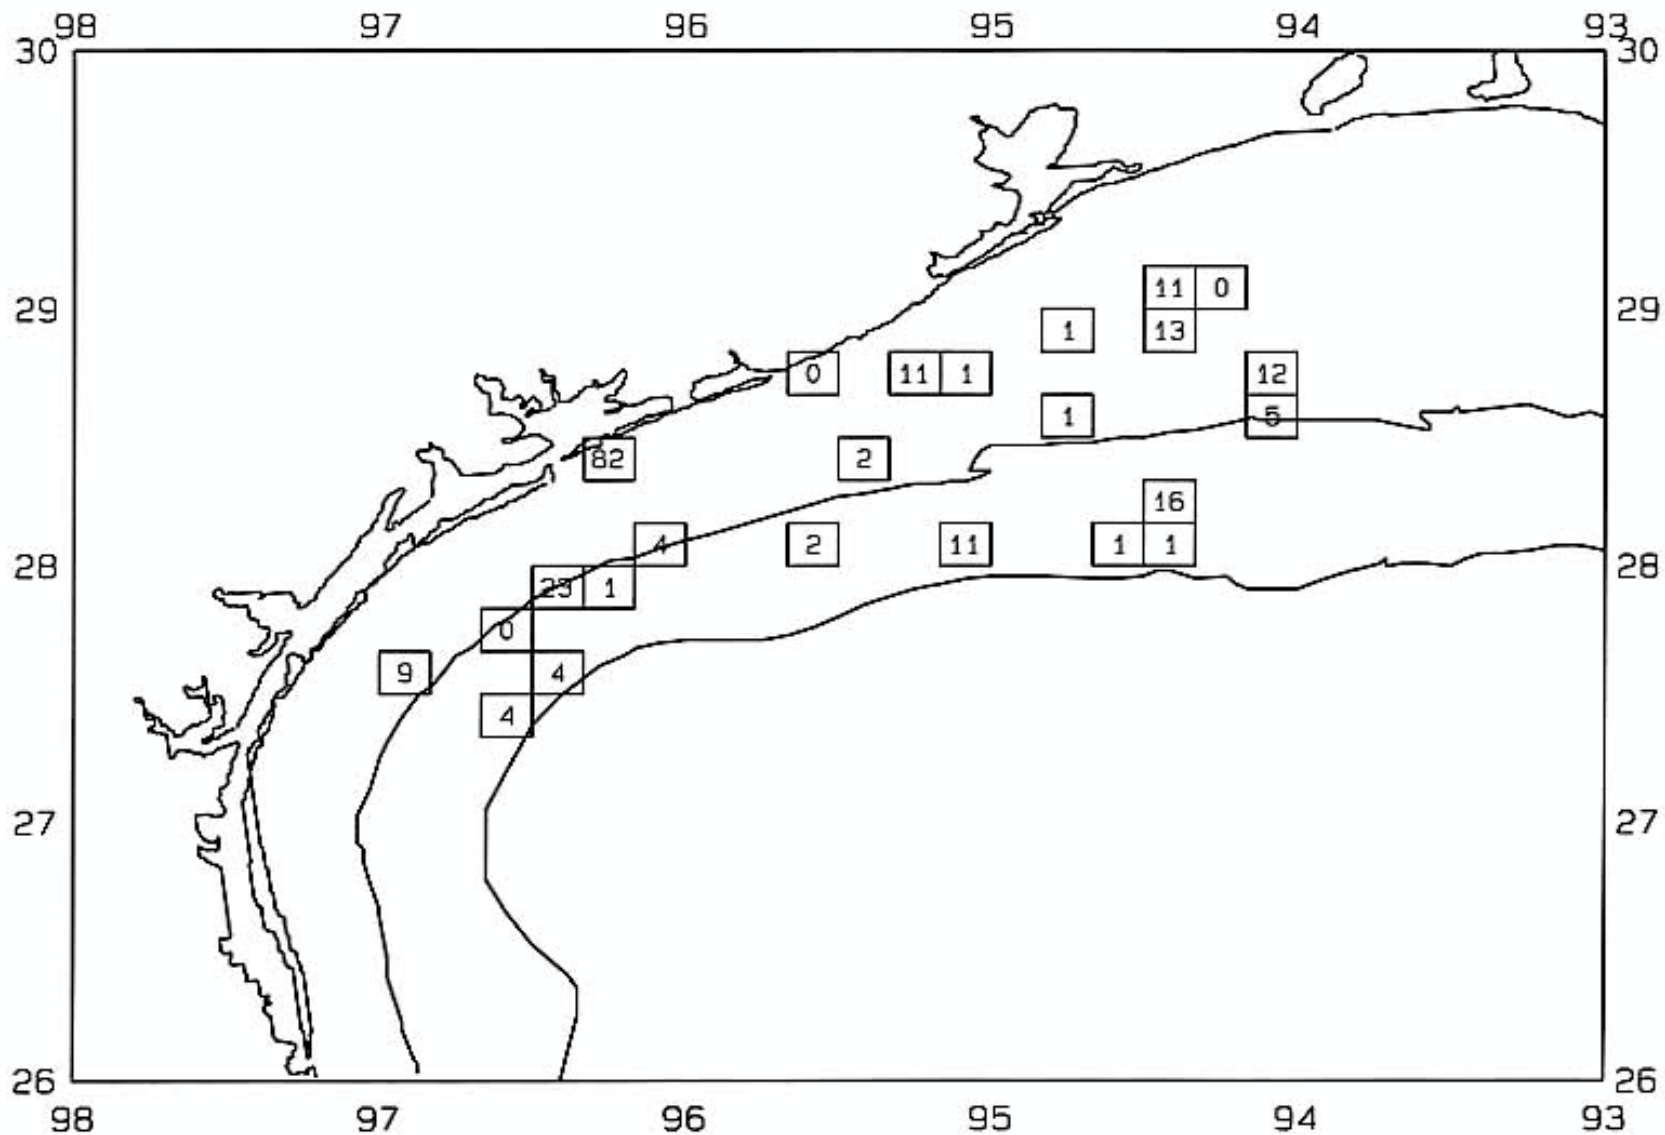

AVERAGE FINFISH CATCH IN POUNDS/HOUR/10

SEAMAP 2001

SAMPLING DATES FROM 07/15/01 TO 07/22/01

SAMPLING STATIONS

SEAMAP 2001

SAMPLING DATES FROM 07/15/01 TO 07/22/01

AVERAGE BROWN SHRIMP CATCH IN POUNDS/HOUR

SEAMAP 2001

SAMPLING DATES FROM 07/15/01 TO 07/22/01

AVERAGE BROWN SHRIMP COUNT PER POUND

SEAMAP 2001

SAMPLING DATES FROM 07/15/01 TO 07/22/01

AVERAGE WHITE SHRIMP CATCH IN POUNDS/HOUR

SEAMAP 2001

SAMPLING DATES FROM 07/15/01 TO 07/22/01