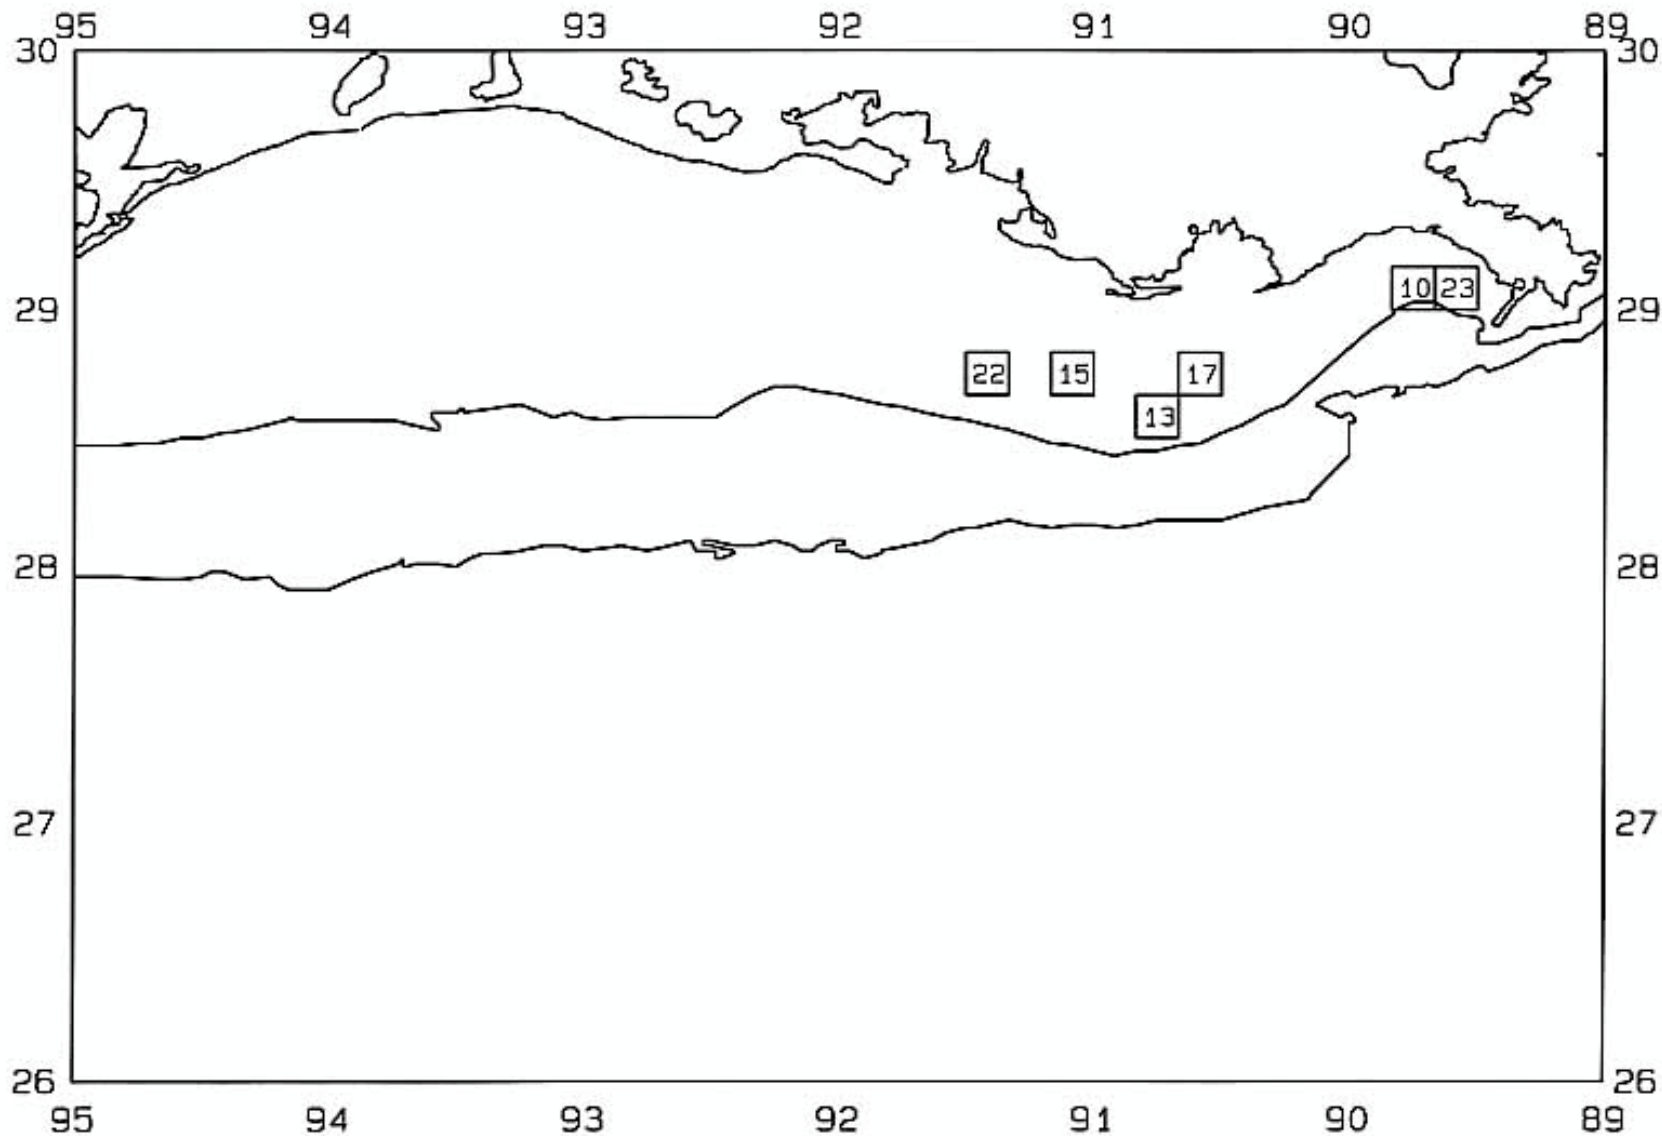

SEAMAP 2001

SAMPLING DATES FROM 07/16/01 TO 07/22/01

SAMPLING STATIONS

SEAMAP 2001

SAMPLING DATES FROM 07/16/01 TO 07/22/01

AVERAGE BROWN SHRIMP CATCH IN POUNDS/HOUR

SEAMAP 2001

SAMPLING DATES FROM 07/16/01 TO 07/22/01

AVERAGE BROWN SHRIMP COUNT PER POUND

SEAMAP 2001

SAMPLING DATES FROM 07/16/01 TO 07/22/01

AVERAGE WHITE SHRIMP CATCH IN POUNDS/HOUR

SEAMAP 2001

SAMPLING DATES FROM 07/16/01 TO 07/22/01

AVERAGE WHITE SHRIMP COUNT PER POUND

SEAMAP 2001

SAMPLING DATES FROM 07/16/01 TO 07/22/01

AVERAGE PINK SHRIMP CATCH IN POUNDS/HOUR

SEAMAP 2001
SAMPLING DATES FROM 07/16/01 TO 07/22/01
AVERAGE PINK SHRIMP COUNT PER POUND

SEAMAP 2001

SAMPLING DATES FROM 07/16/01 TO 07/22/01