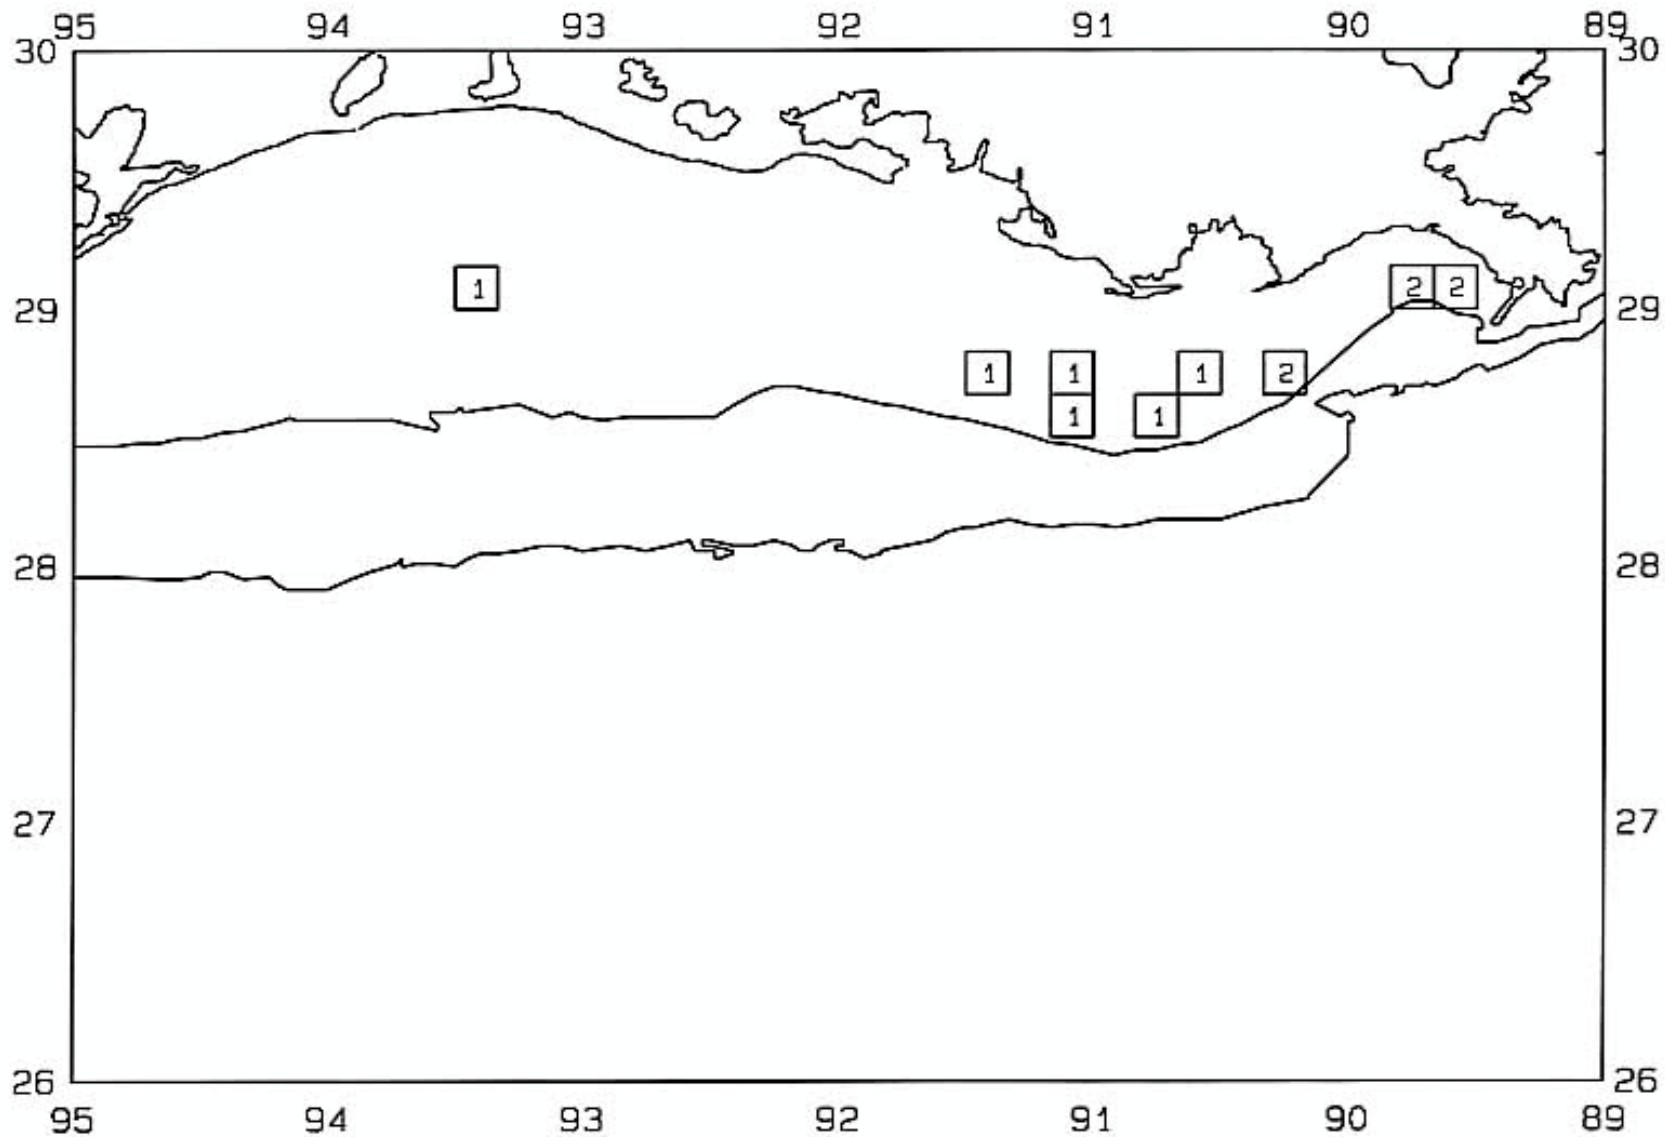

SEAMAP 2001

SAMPLING DATES FROM 07/16/01 TO 07/22/01

SAMPLING STATIONS

SEAMAP 2001

SAMPLING DATES FROM 07/16/01 TO 07/22/01

AVERAGE BROWN SHRIMP CATCH IN POUNDS/HOUR

SEAMAP 2001

SAMPLING DATES FROM 07/16/01 TO 07/22/01

AVERAGE BROWN SHRIMP COUNT PER POUND

SEAMAP 2001

SAMPLING DATES FROM 07/16/01 TO 07/22/01

AVERAGE WHITE SHRIMP CATCH IN POUNDS/HOUR

SEAMAP 2001

SAMPLING DATES FROM 07/16/01 TO 07/22/01

AVERAGE WHITE SHRIMP COUNT PER POUND

SEAMAP 2001

SAMPLING DATES FROM 07/16/01 TO 07/22/01

AVERAGE PINK SHRIMP CATCH IN POUNDS/HOUR

SEAMAP 2001
SAMPLING DATES FROM 07/16/01 TO 07/22/01
AVERAGE PINK SHRIMP COUNT PER POUND

SEAMAP 2001

SAMPLING DATES FROM 07/16/01 TO 07/22/01

SEAMAP 2001

SAMPLING DATES FROM 07/15/01 TO 07/22/01

AVERAGE FINFISH CATCH IN POUNDS/HOUR/10