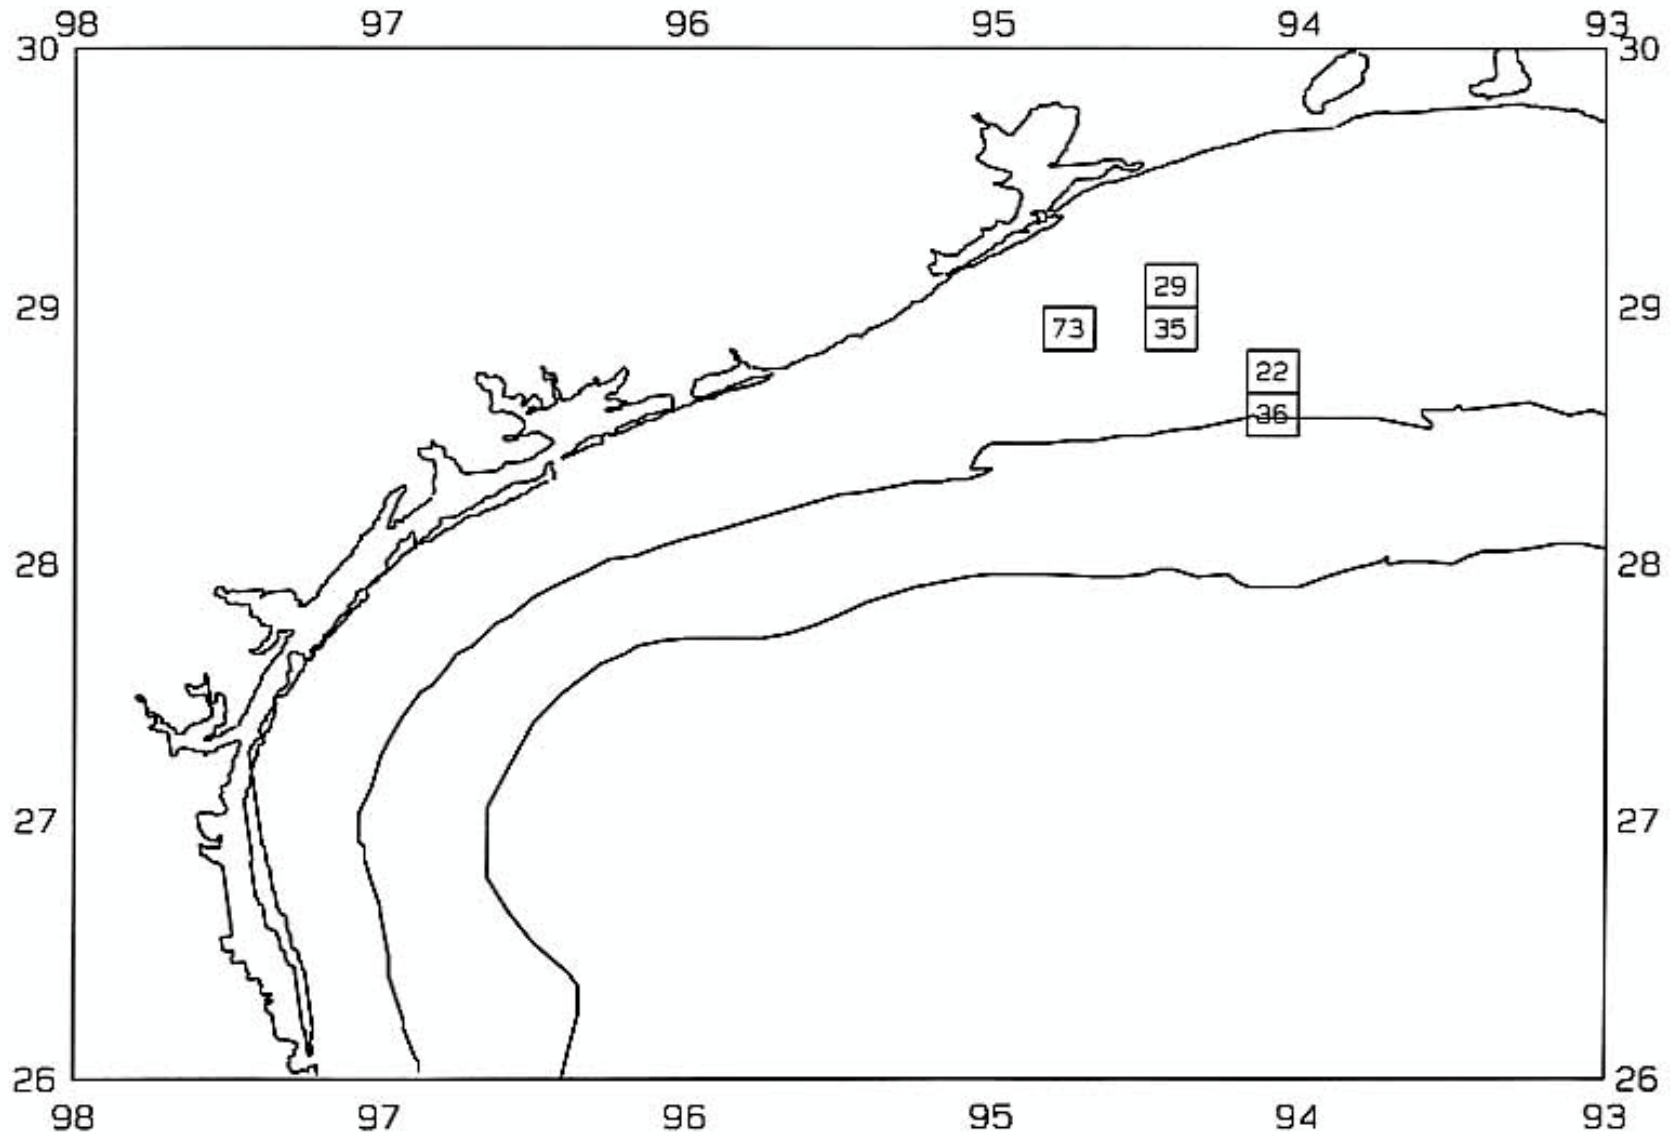

AVERAGE WHITE SHRIMP COUNT PER POUND

SEAMAP 2001

SAMPLING DATES FROM 07/15/01 TO 07/22/01

AVERAGE PINK SHRIMP CATCH IN POUNDS/HOUR

SEAMAP 2001

SAMPLING DATES FROM 07/15/01 TO 07/22/01

AVERAGE PINK SHRIMP COUNT PER POUND

SEAMAP 2001

SAMPLING DATES FROM 07/15/01 TO 07/22/01

AVERAGE FINFISH CATCH IN POUNDS/HOUR/10