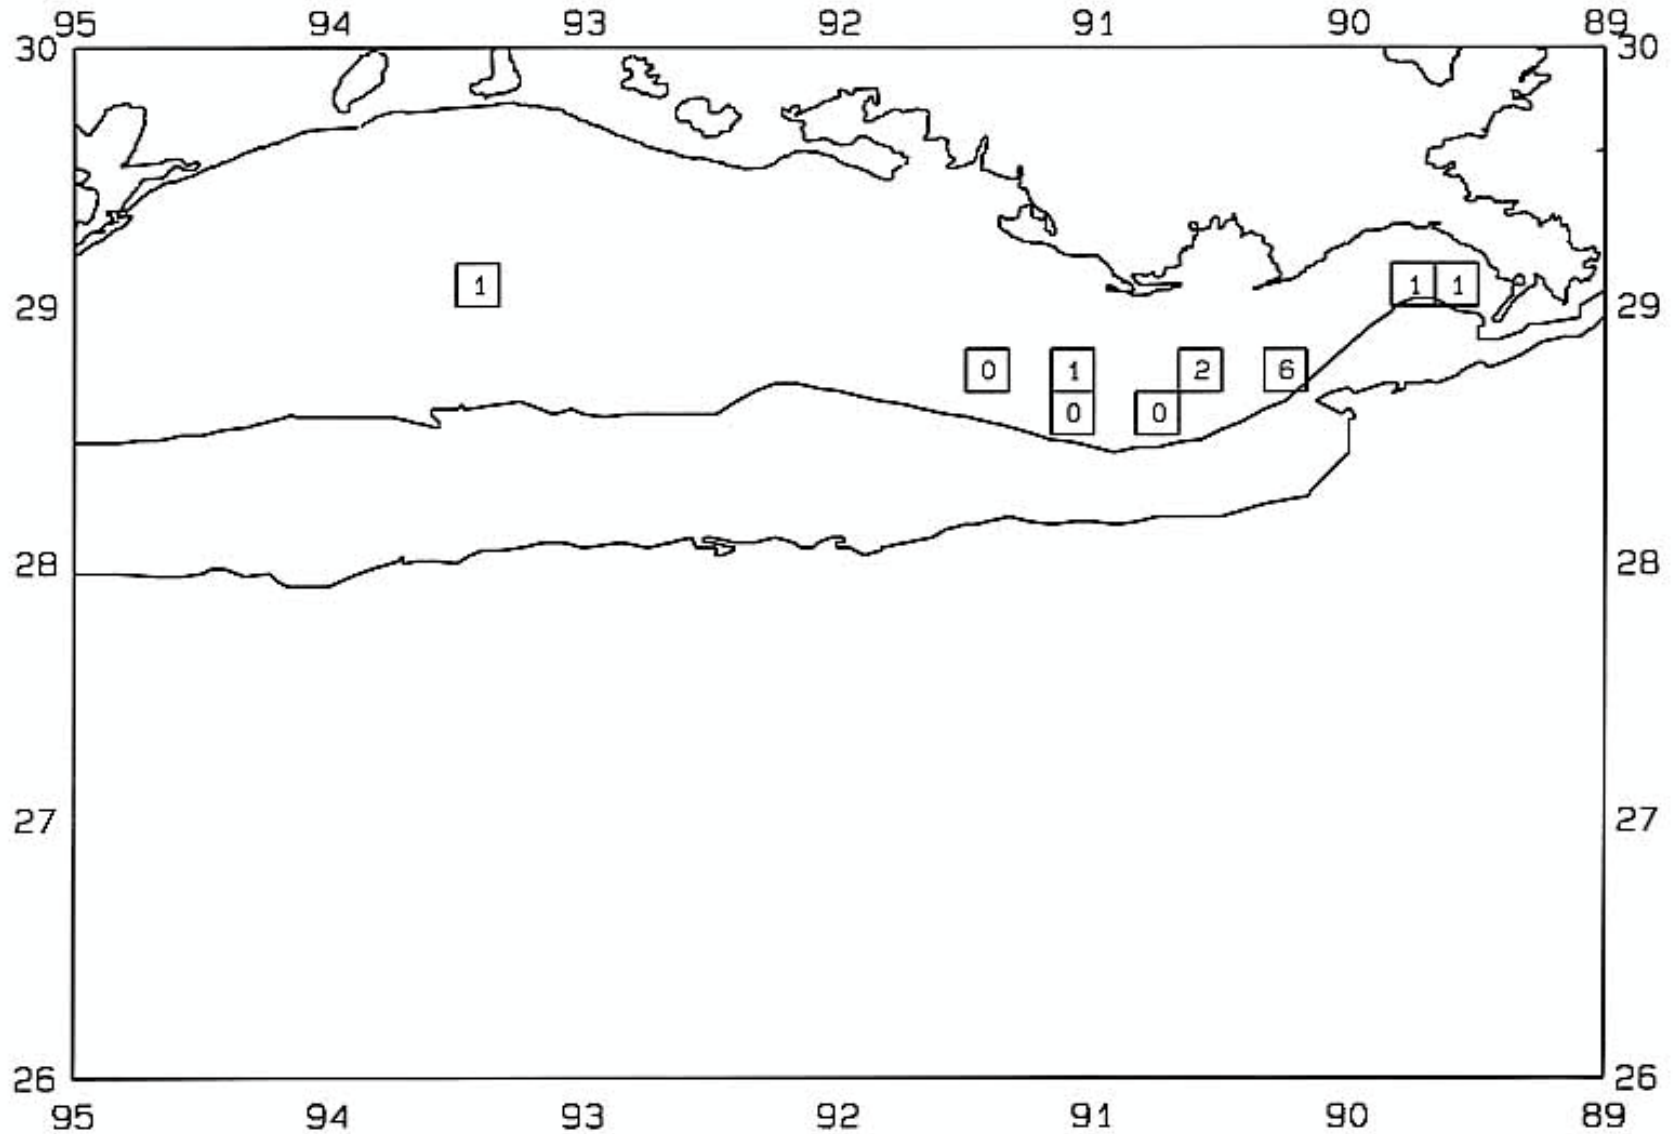

SEAMAP 2001

SAMPLING DATES FROM 07/16/01 TO 07/22/01

SAMPLING STATIONS

SEAMAP 2001

SAMPLING DATES FROM 07/16/01 TO 07/22/01

AVERAGE BROWN SHRIMP CATCH IN POUNDS/HOUR

SEAMAP 2001

SAMPLING DATES FROM 07/16/01 TO 07/22/01

AVERAGE BROWN SHRIMP COUNT PER POUND

SEAMAP 2001

SAMPLING DATES FROM 07/16/01 TO 07/22/01

AVERAGE WHITE SHRIMP CATCH IN POUNDS/HOUR

SEAMAP 2001

SAMPLING DATES FROM 07/16/01 TO 07/22/01

AVERAGE WHITE SHRIMP COUNT PER POUND

SEAMAP 2001

SAMPLING DATES FROM 07/16/01 TO 07/22/01

AVERAGE PINK SHRIMP CATCH IN POUNDS/HOUR

SEAMAP 2001
SAMPLING DATES FROM 07/16/01 TO 07/22/01
AVERAGE PINK SHRIMP COUNT PER POUND

SEAMAP 2001

SAMPLING DATES FROM 07/16/01 TO 07/22/01

SEAMAP 2001

SAMPLING DATES FROM 07/15/01 TO 07/22/01

AVERAGE FINFISH CATCH IN POUNDS/HOUR/10