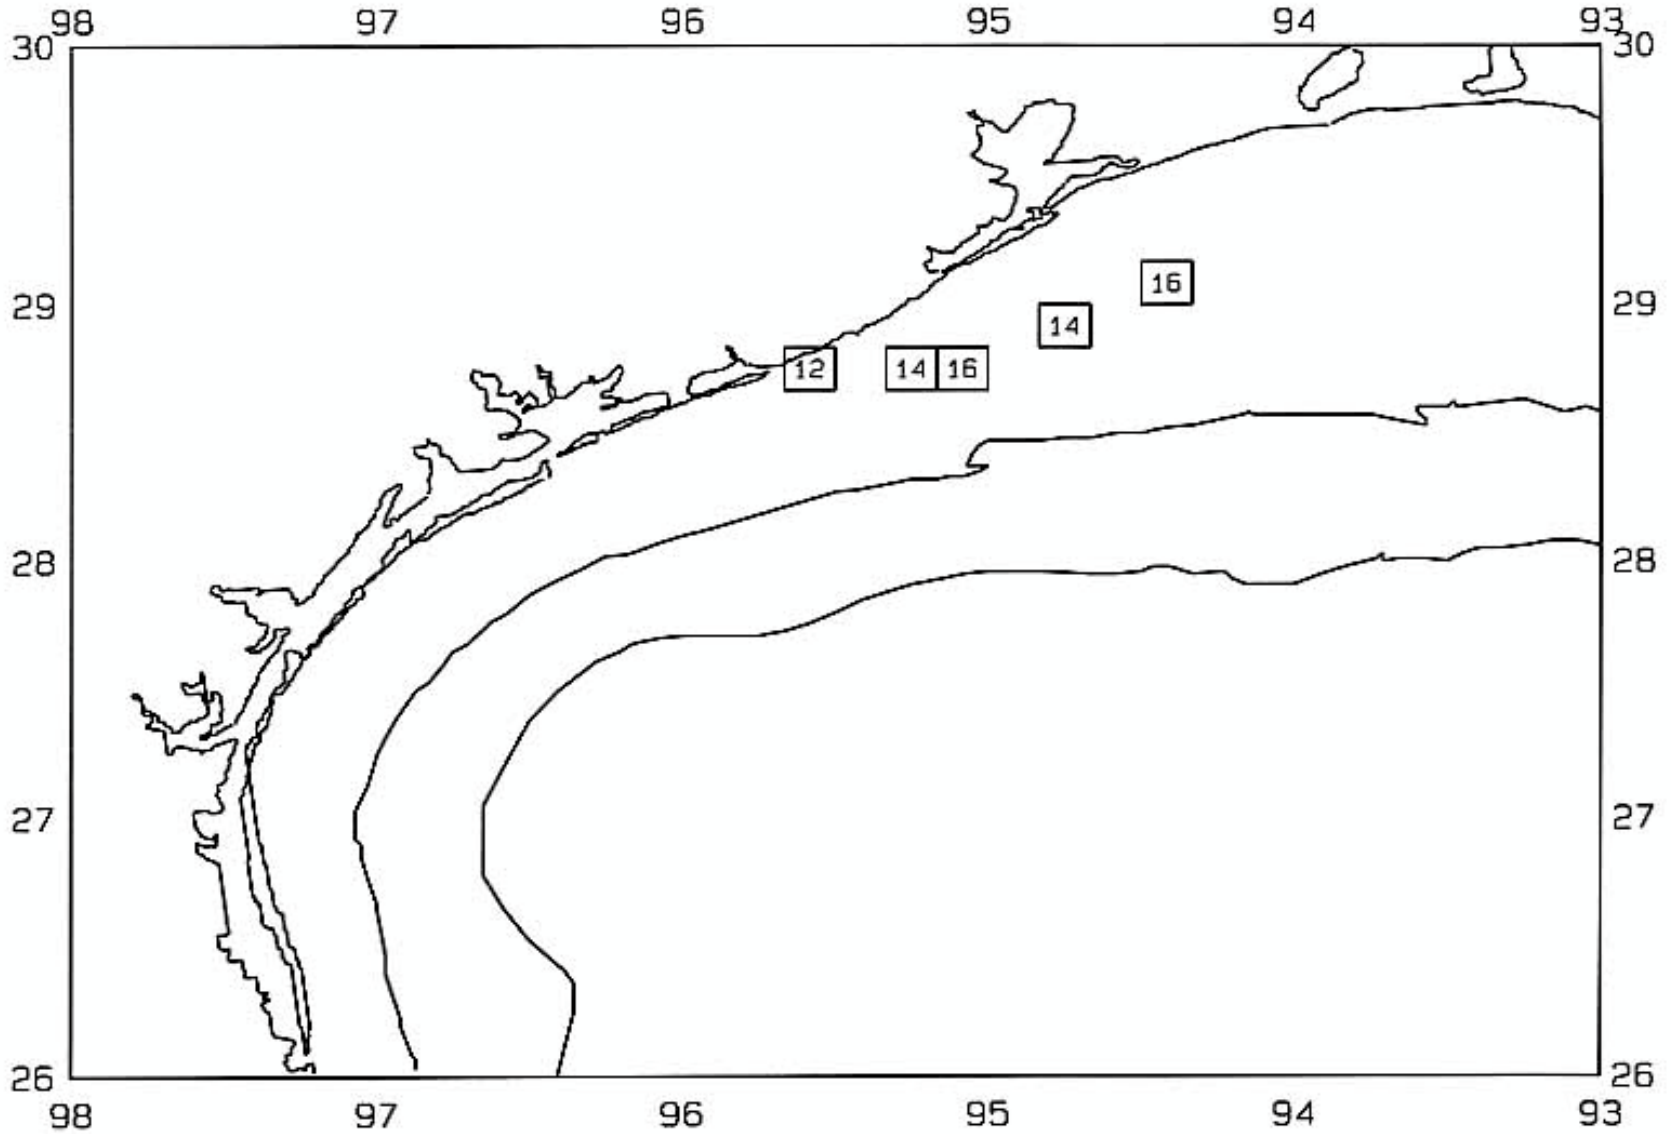

SEAMAP 2001

SAMPLING DATES FROM 07/15/01 TO 07/22/01

AVERAGE WHITE SHRIMP COUNT PER POUND