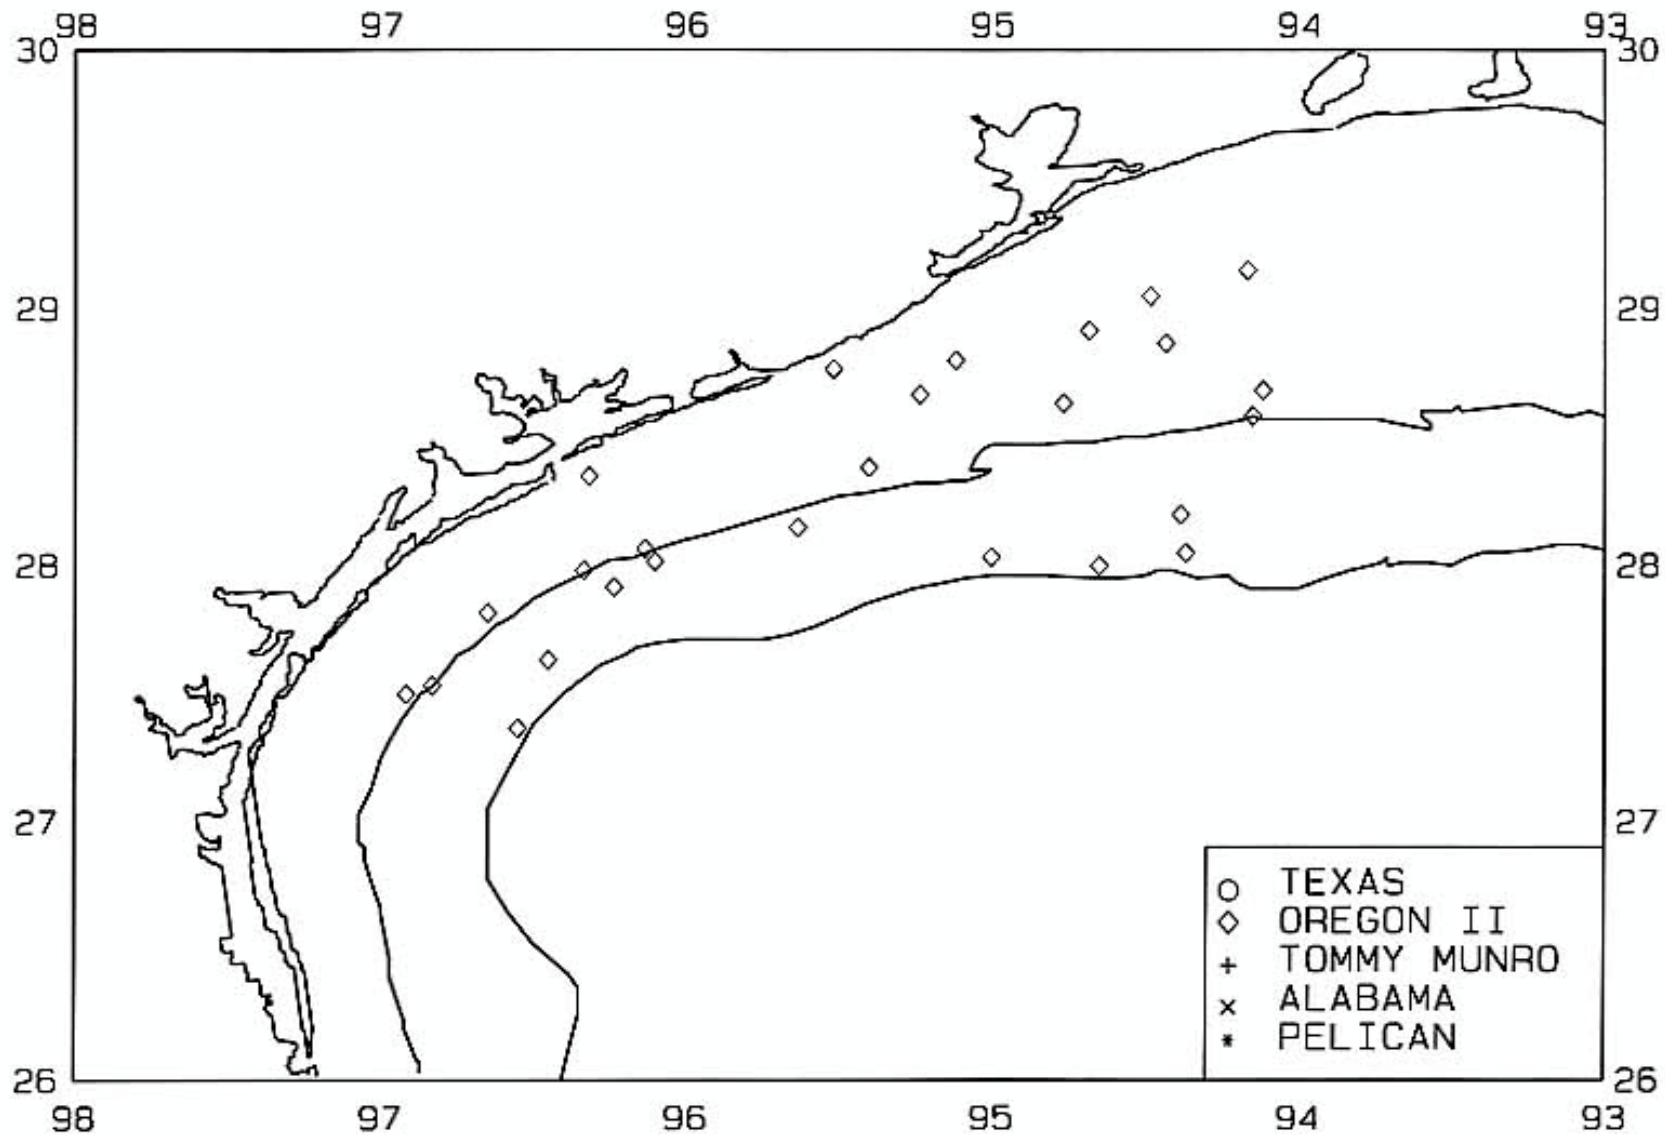

SEAMAP 2001

SAMPLING DATES FROM 07/15/01 TO 07/22/01

SAMPLING STATIONS