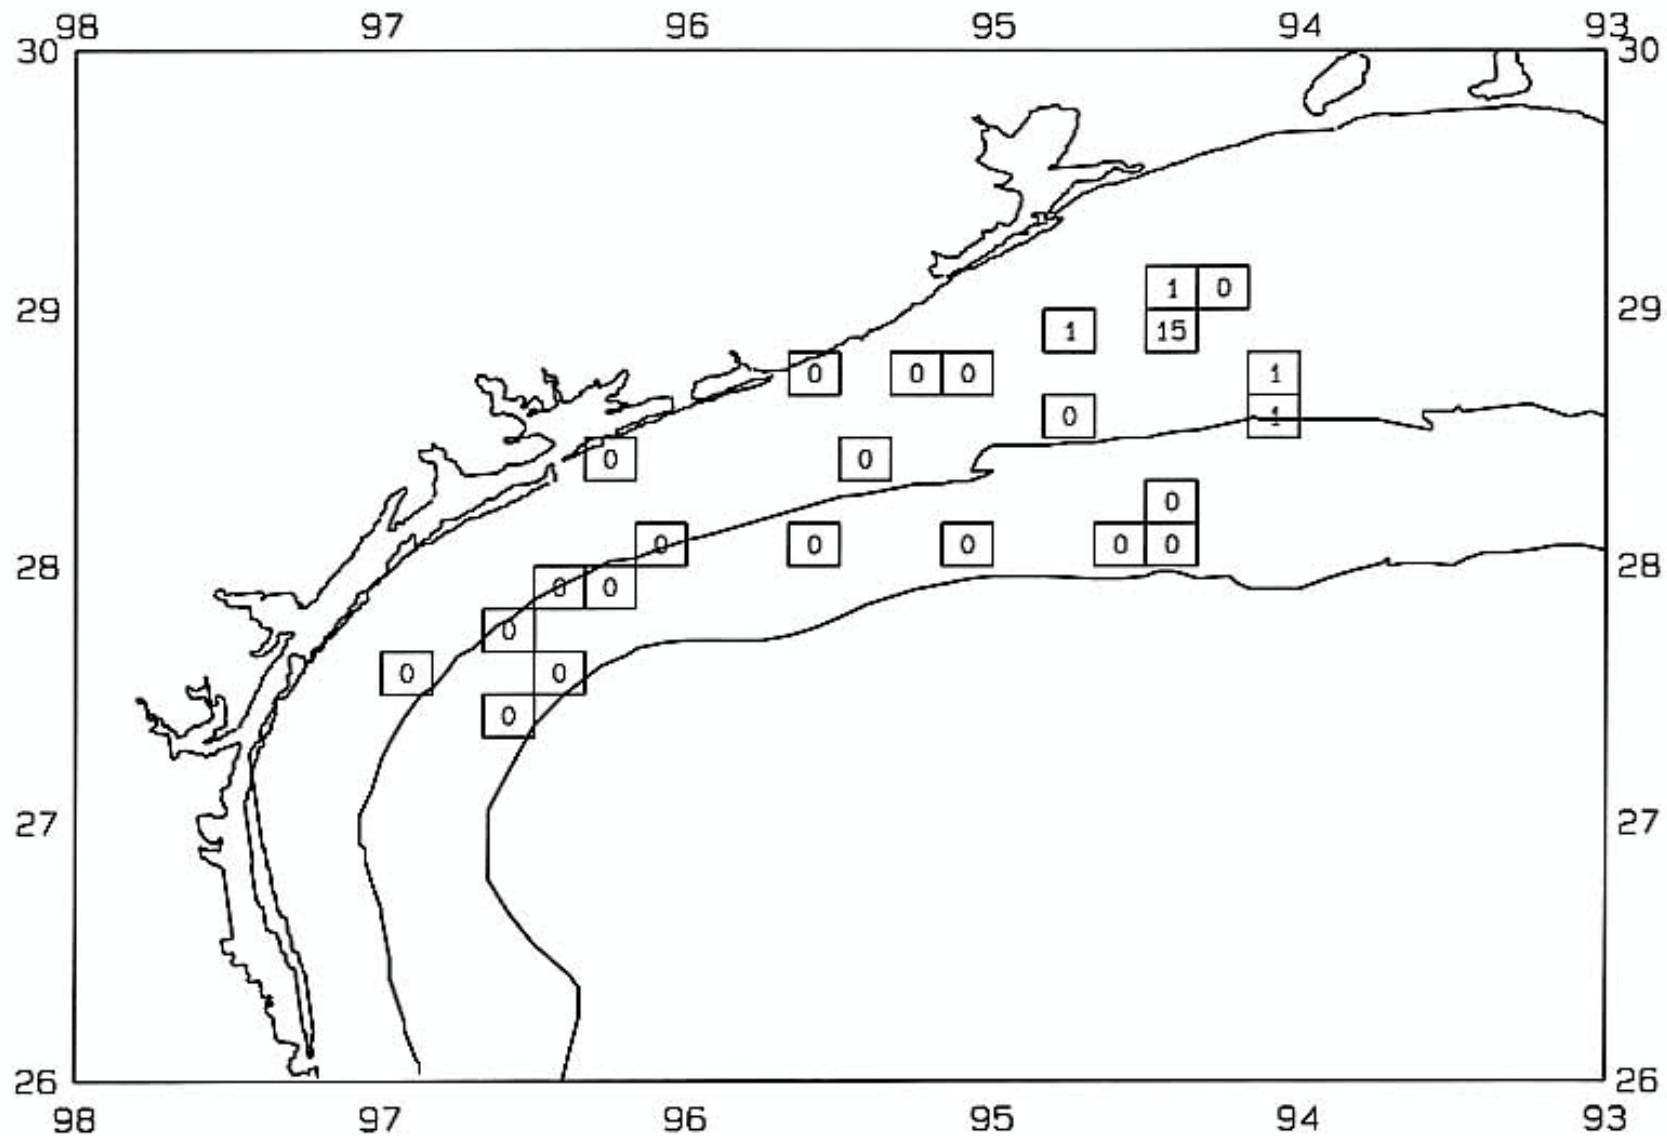

SEAMAP 2001

SAMPLING DATES FROM 07/15/01 TO 07/22/01

AVERAGE PINK SHRIMP CATCH IN POUNDS/HOUR