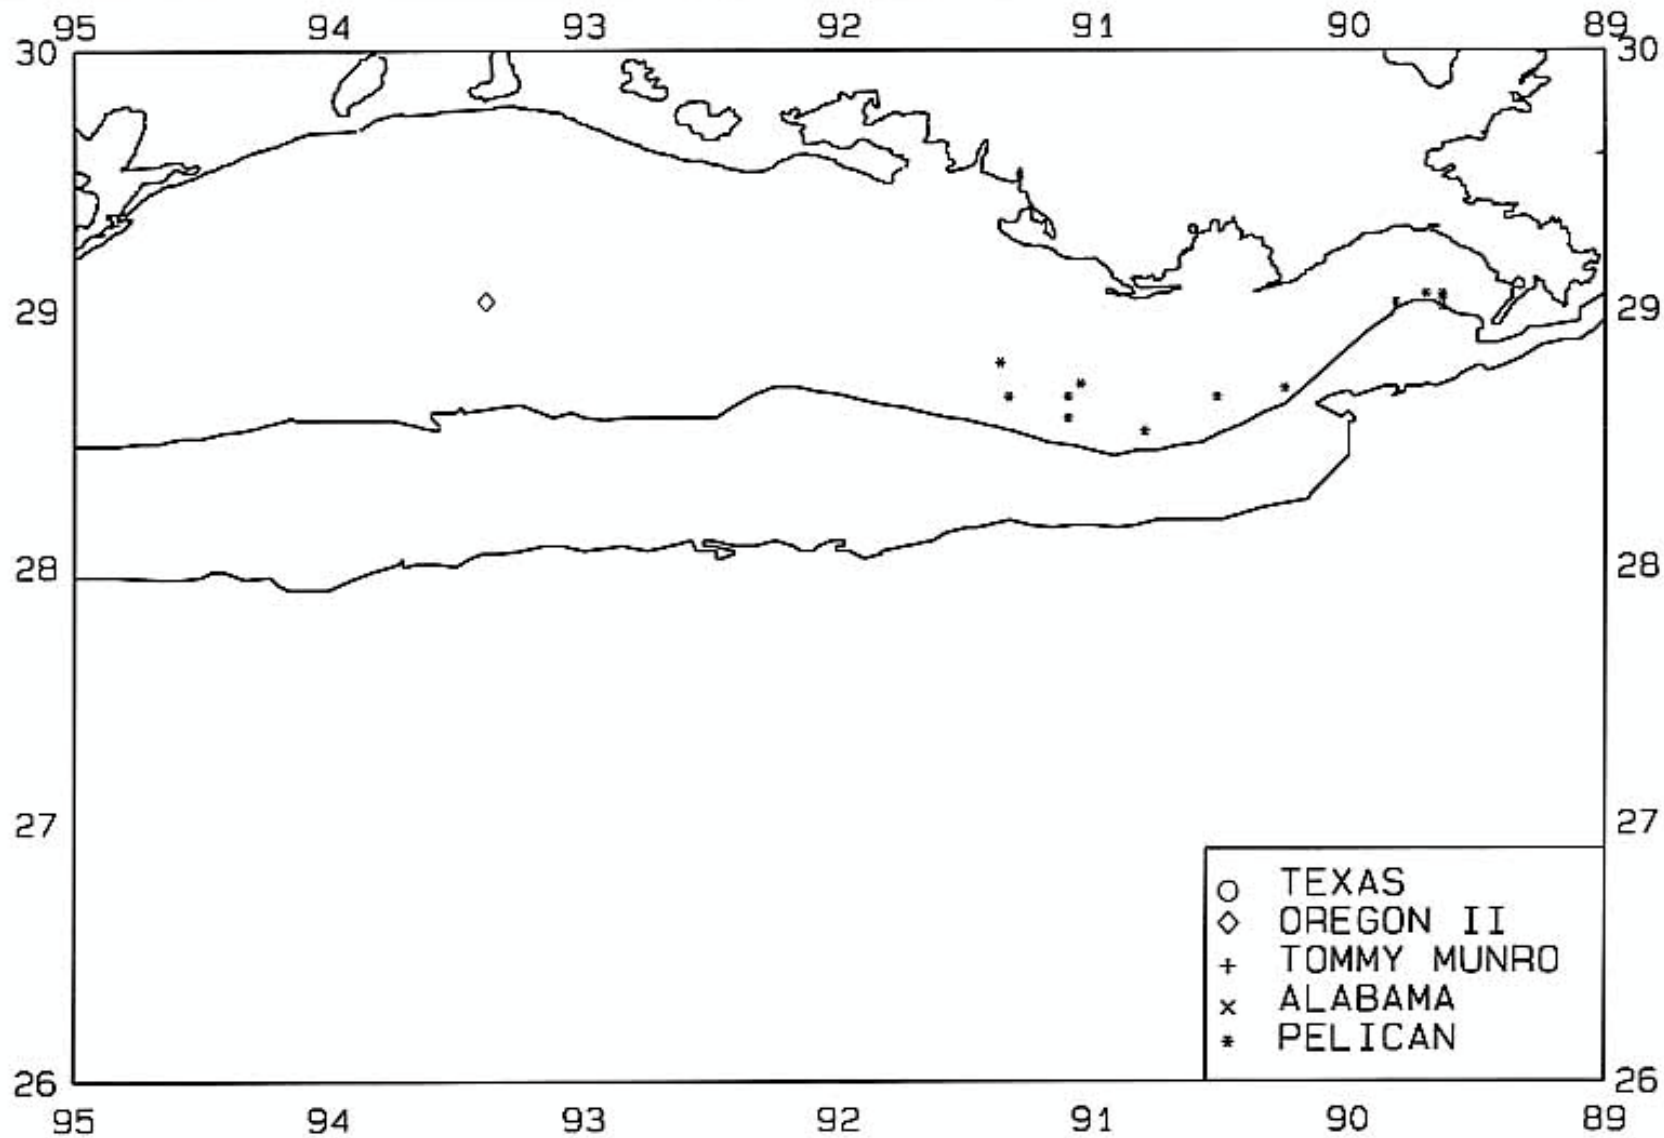

SEAMAP 2001

SAMPLING DATES FROM 07/16/01 TO 07/22/01

SAMPLING STATIONS

SEAMAP 2001

SAMPLING DATES FROM 07/16/01 TO 07/22/01

AVERAGE BROWN SHRIMP CATCH IN POUNDS/HOUR

SEAMAP 2001

SAMPLING DATES FROM 07/16/01 TO 07/22/01